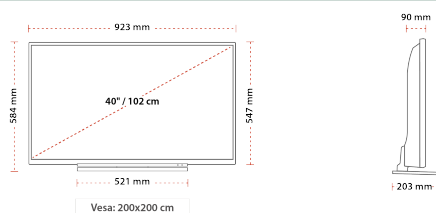

## SIZE

## DISPLAY

Screen Size (inch / cm)	40"/ 102cm
Panel Type	D-LED
Resolution	FHD (1920 x 1080)