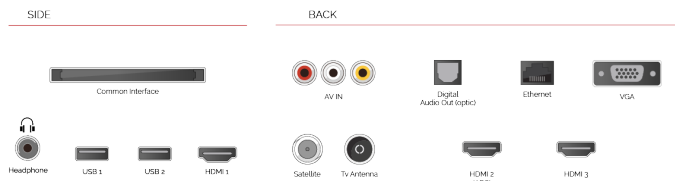

ВРЪЗКА

РАЗМЕР