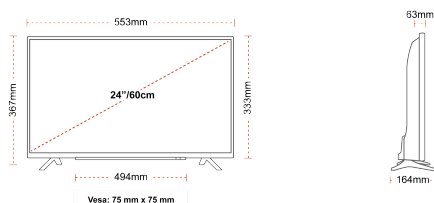

## SIZE

## DISPLAY

Screen Size (inch / cm)	24" / 60cm
Panel Type	Edge LED (ELED)
Resolution	HD Ready (1366 x 768)
Brightness	220

## MECHANICAL

Boxed dimensions (mm)	625 x 110 x 460
Dimensions with stand (mm)	553 x 164 x 367
Dimensions without Stand (mm)	553 x 63 x 333
Gross Weight (kg)	5,5
Net Weight (kg)	3,4
VESA (Wall mount) WxH	75mm x 75mm