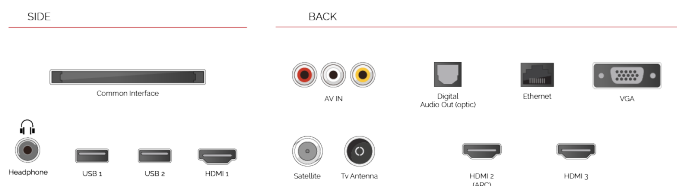

**HDR**

32kWh/1000

**HIGHLIGHTS**

- ⌵ Android TV
- ⌵ Google Assistant
- ⌵ Chromecast Built in
- ⌵ Google Play Store
- ⌵ 3x HDMI, 2x USB
- ⌵ Internal WLAN & Bluetooth

**CONNECTIONS**

**SIZE**

**DISPLAY**

Screen Size (inch / cm)	32" / 80cm
Panel Type	Direct Back Light (DLED)
Resolution	FHD (1920 x 1080)
Brightness	250