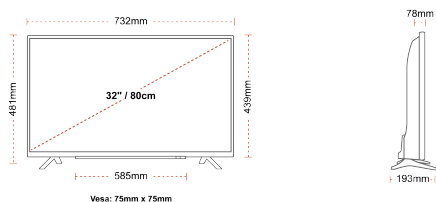

**HDR**

32kWh/1000

**HIGHLIGHTS**

- ⌵ Android TV
- ⌵ Google Assistant
- ⌵ Chromecast Built in
- ⌵ Google Play Store
- ⌵ 3x HDMI, 2x USB
- ⌵ Internal WLAN & Bluetooth

**CONNECTIONS**

**SIZE**

**DISPLAY**

Screen Size (inch / cm)	32" / 80cm
Panel Type	Direct Back Light (DLED)
Resolution	FHD (1920 x 1080)
Brightness	250

**MECHANICAL**

Boxed dimensions (mm)	795 x 128 x 530
Dimensions with stand (mm)	732 x 193 x 481
Dimensions without Stand (mm)	732 x 78 x 439
Gross Weight (kg)	7
Net Weight (kg)	4,7
VESA (Wall mount) WxH	75mm x 75mm
Screw Size	M4