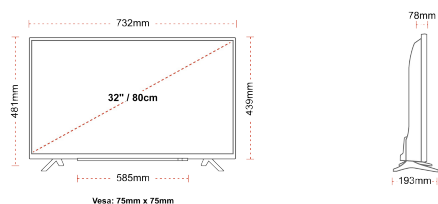

## SIZE

## DISPLAY

Screen Size (inch / cm)	32" / 80cm
Panel Type	Direct Back Light (DLED)
Resolution	HD Ready (1366 x 768)
Brightness	250

## MECHANICAL

Boxed dimensions (mm)	795 x 128 x 530
Dimensions with stand (mm)	732 x 193 x 481
Dimensions without Stand (mm)	732 x 78 x 439
Gross Weight (kg)	7
Net Weight (kg)	4,7
VESA (Wall mount) WxH	75mm x 75mm
Screw Size	M4