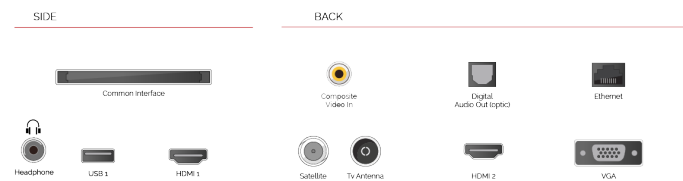

 **works with alexa**

Talk to Alexa via an Amazon Echo or Echo Dot and control your Toshiba Smart TV with nothing but the sound of your voice.

 **H D R 1 0**

Bringing you more ways to access HDR content, our TVs support the standard HDR video format, HDR10.

E

42kWh/1000

G

HIGHLIGHTS

- ⌵ Full HD
- ⌵ 2 HDMI - 1 USB
- ⌵ Smart TV
- ⌵ Internal WLAN
- ⌵ Alexa
- ⌵ Works With Google

CONNECTIONS

SIZE

DISPLAY

Screen Size (inch / cm)	43" / 108cm
Panel Type	Direct Back Light (DLED)
Resolution	FHD (1920 x 1080)
Brightness	300

SOUND

Dolby Audio™	Yes
Audio Output Power (RMS)	2x8W
Speaker Type	Down Firing
Internal Subwoofer	No
DTS	No
Equalizer	5 band
Onkyo	No