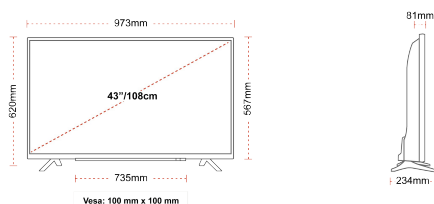

E

42kWh/1000

G

HIGHLIGHTS

- ⌵ Full HD
- ⌵ 2 HDMI - 1 USB
- ⌵ Smart TV
- ⌵ Internal WLAN
- ⌵ Alexa
- ⌵ Works With Google

CONNECTIONS

SIZE

DISPLAY

Screen Size (inch / cm)	43" / 108cm
Panel Type	Direct Back Light (DLED)
Resolution	FHD (1920 x 1080)
Brightness	300

SOUND

Dolby Audio™	Yes
Audio Output Power (RMS)	2x8W
Speaker Type	Down Firing
Internal Subwoofer	No
DTS	No
Equalizer	5 band
Onkyo	No

MECHANICAL

Boxed dimensions (mm)	1085 x 154 x 710
Dimensions with stand (mm)	973 x 234 x 620
Dimensions without Stand (mm)	973 x 81 x 567
Gross Weight (kg)	12
Net Weight (kg)	7,5
VESA (Wall mount) WxH	100mm x 100mm
Screw Size	M4