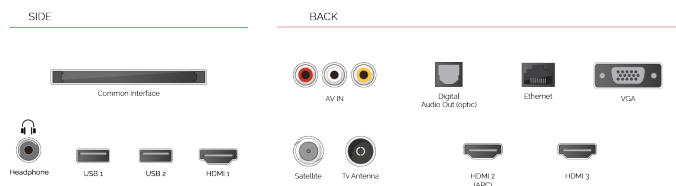

CONNECTIONS

SIZE