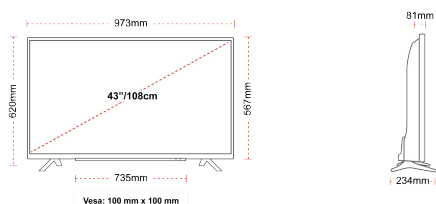

## SIZE

## DISPLAY

Screen Size (inch / cm)	43" / 108cm
Panel Type	Direct Back Light (DLED)
Resolution	FHD (1920 x 1080)
Brightness	300

## MECHANICAL

Boxed dimensions (mm)	1085 x 154 x 710
Dimensions with stand (mm)	973 x 234 x 620
Dimensions without Stand (mm)	973 x 81 x 567
Gross Weight (kg)	11
Net Weight (kg)	8
VESA (Wall mount) WxH	100mm x 100mm
Screw Size	M4