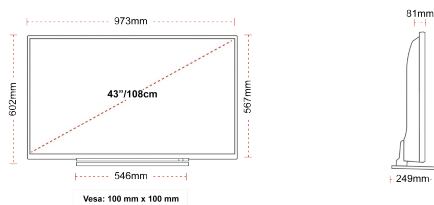

DISPLAY

Screen Size (inch / cm)	43" / 108cm
Panel Type	Direct Back Light (DLED)
Resolution	FHD (1920 x 1080)
Brightness	300

SOUND

Dolby Audio™	Yes
Audio Output Power (RMS)	2x8W
Speaker Type	Down Firing
Internal Subwoofer	No
Sound Modes	Music, Movie, Speech, Classic, Flat, User
DTS	No
Equalizer	5 band
Onkyo	No

ACCESSORIES

Remote Control	Yes
Remote Control Battery	Yes
Quick Start Guide	Yes
Small Remote Control	No
RC Bluetooth Support	Yes

VIDEO

Wide Color Gamut	No
HDR	No
Picture Modes	Dynamic, Game, Sports, Cinema, Natural, User
Dolby Vision HDR	No
TRU Flow	No
TRU Resolution	No
TRU Micro Dimming	No

TUNER / BROADCASTING

HEVC (H.265) Decoder	Yes
Tuner Type	HD DVB-T2/C/S2
UHD from Satellite	No
Dual Tuner	No
Electronic Program Guide (EPG)	Yes
Auto Search	Yes
Program Storage Capacity (Analog)	200
Program Storage Capacity (Digital S/S2)	10000
Program Storage Capacity (Digital T/T2/C)	1000+1000

CONNECTIONS

CI+	Yes
HDMI™	3 HDMI
USB	2 USB
Component (YPbPr) in	via VGA
Composite Video/Audio in	Yes
Scart	No
Ethernet	Yes
Headphone Out	Yes
Antenna Input	Yes
VGA (PC in - D-Sub15)	Yes

SMART TV FEATURES

HBBTV ver 2.0.2	Yes
Audio-Video Sharing (AVS)	No
Smart Portal	Android TV
Toshiba TV Smart Center	No
Web Browser	No
Netflix	Yes
YouTube™	Yes
Bluetooth	Yes
Screen Mirroring	Chromecast
Prime Video	Yes
Google Assistant	Google Assistant
Amazon Alexa	No

MECHANICAL

Boxed dimensions (mm)	1085 x 154 x 710
Dimensions with stand (mm)	973 x 249 x 599
Dimensions without Stand (mm)	973 x 81 x 567
Gross Weight (kg)	14
Net Weight (kg)	10
VESA (Wall mount) WxH	100mm x 100mm
Screw Size	M4

POWER / ENERGY

Stand-By Energy Consumption (Average)	<0.5W
Working Voltage - Frequency	220-240V AC
12V TV (Mobile TV)	No