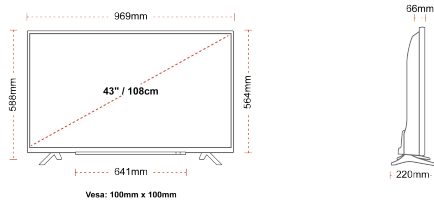

SIZE

DISPLAY

Screen Size (inch / cm)	43" / 108cm
Panel Type	Direct Back Light (DLED)
Resolution	Ultra HD (3840 x 2160)
Brightness	250

SOUND

Dolby Audio™	Yes
Audio Output Power (RMS)	2x10W
Speaker Type	Down Firing
Internal Subwoofer	Yes
Sound Modes	Smart, Movie, Music, News
DTS	Yes
Equalizer	5 band
Onkyo	Sound by Onkyo

MECHANICAL

Boxed dimensions (mm)	1085 x 154 x 710
Dimensions with stand (mm)	969 x 220 x 588
Dimensions without Stand (mm)	969 x 66 x 564
Gross Weight (kg)	11
Net Weight (kg)	8
VESA (Wall mount) WxH	100mm x 100mm
Screw Size	M4