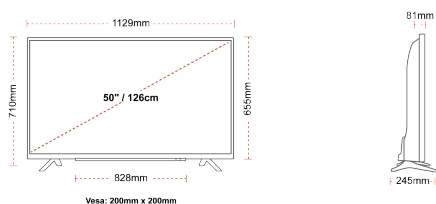

CONNECTIONS

SIZE

DISPLAY

Screen Size (inch / cm)	50" / 126cm
Panel Type	DLED
Resolution	Ultra HD (3840 x 2160)
Brightness	350

SOUND

Dolby Audio™	Yes
Audio Output Power (RMS)	2x10W
Speaker Type	Down Firing
Internal Subwoofer	No
Sound Modes	Music, Movie, Speech, Classic, Flat, User
DTS	Yes
Equalizer	5 band
Onkyo	No

MECHANICAL

Boxed dimensions (mm)	1215 x 154 x 780
Dimensions with stand (mm)	1129 x 245 x 710
Dimensions without Stand (mm)	1129 x 81 x 655
Gross Weight (kg)	15
Net Weight (kg)	11
VESA (Wall mount) WxH	200mm x 200mm
Screw Size	M6