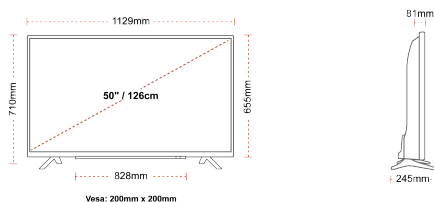

**HIGHLIGHTS**

- ⌕ Android TV
- ⌕ Google Assistant
- ⌕ Chromecast Built in
- ⌕ 4K UHD HDR
- ⌕ Dolby Vision HDR
- ⌕ Google Play Store

**CONNECTIONS**

**SIZE**

**DISPLAY**

Screen Size (inch / cm)	50" / 126cm
Panel Type	DLED
Resolution	Ultra HD (3840 x 2160)
Brightness	350

**MECHANICAL**

Boxed dimensions (mm)	1215 x 154 x 780
Dimensions with stand (mm)	1129 x 245 x 710
Dimensions without Stand (mm)	1129 x 81 x 655
Gross Weight (kg)	15
Net Weight (kg)	11
VESA (Wall mount) WxH	200mm x 200mm
Screw Size	M6