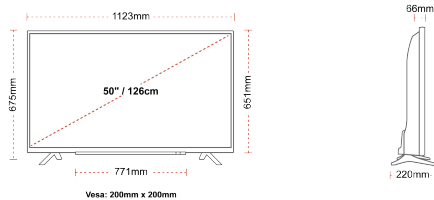

SIZE

DISPLAY

Screen Size (inch / cm)	50" / 126cm
Panel Type	Direct Back Light (DLED)
Resolution	Ultra HD (3840 x 2160)
Brightness	250

SOUND

Dolby Audio™	Yes
Audio Output Power (RMS)	2x10W
Speaker Type	Down Firing
Internal Subwoofer	Yes
Sound Modes	Smart, Movie, Music, News
DTS	Yes
Equalizer	5 band
Onkyo	Sound by Onkyo

MECHANICAL

Boxed dimensions (mm)	1215 x 154 x 780
Dimensions with stand (mm)	1123 x 220 x 675
Dimensions without Stand (mm)	1123 x 66 x 651
Gross Weight (kg)	16
Net Weight (kg)	12
VESA (Wall mount) WxH	200mm x 200mm
Screw Size	M6