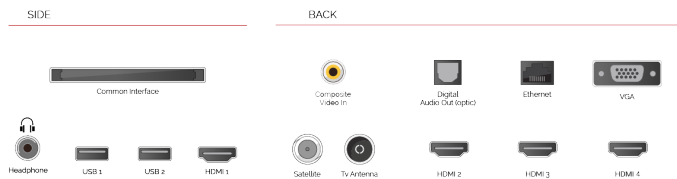

- ⌵ Android TV
- ⌵ Google Assistant
- ⌵ Chromecast Built in
- ⌵ 4K UHD HDR
- ⌵ Dolby Vision HDR
- ⌵ Google Play Store

CONNECTIONS

SIZE

DISPLAY

Screen Size (inch / cm)	50" / 126cm
Panel Type	Direct Back Light (DLED)
Resolution	Ultra HD (3840 x 2160)
Brightness	350