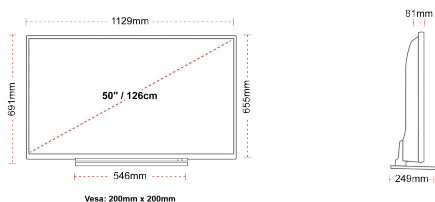

- ⌵ Android TV
- ⌵ Google Assistant
- ⌵ Chromecast Built in
- ⌵ 4K UHD HDR
- ⌵ Dolby Vision HDR
- ⌵ Google Play Store

CONNECTIONS

SIZE

DISPLAY

Screen Size (inch / cm)	50" / 126cm
Panel Type	Direct Back Light (DLED)
Resolution	Ultra HD (3840 x 2160)
Brightness	350

MECHANICAL

Boxed dimensions (mm)	1215 x 154 x 780
Dimensions with stand (mm)	1129 x 249 x 691
Dimensions without Stand (mm)	1129 x 81 x 655
Gross Weight (kg)	17
Net Weight (kg)	13
VESA (Wall mount) WxH	200mm x 200mm
Screw Size	M6