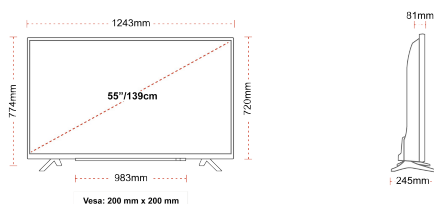

## SIZE

## DISPLAY

Screen Size (inch / cm)	55" / 139cm
Panel Type	DLED
Resolution	Ultra HD (3840 x 2160)
Brightness	350

## MECHANICAL

Boxed dimensions (mm)	1369 x 154 x 860
Dimensions with stand (mm)	1243 x 245 x 765
Dimensions without Stand (mm)	1243 x 81 x 719
Gross Weight (kg)	19
Net Weight (kg)	14
VESA (Wall mount) WxH	200mm x 200mm
Screw Size	M6