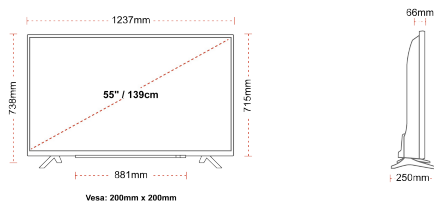

## SIZE

## DISPLAY

Screen Size (inch / cm)	55" / 139cm
Panel Type	Direct Back Light (DLED)
Resolution	Ultra HD (3840 x 2160)
Brightness	250

## MECHANICAL

Boxed dimensions (mm)	1369 x 154 x 860
Dimensions with stand (mm)	1237 x 250 x 738
Dimensions without Stand (mm)	1237 x 66 x 715
Gross Weight (kg)	20
Net Weight (kg)	16
VESA (Wall mount) WxH	200mm x 200mm
Screw Size	M6