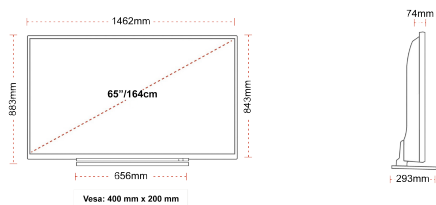

**CONNECTIONS**

**SIZE**

**DISPLAY**

Screen Size (inch / cm)	65" / 164cm
Panel Type	Direct Back Light (DLED)
Resolution	Ultra HD (3840 x 2160)
Brightness	350

**SOUND**

Dolby Audio™	Yes
Audio Output Power (RMS)	2x12W
Speaker Type	Down Firing
Internal Subwoofer	No
Sound Modes	Smart, Movie, Music, News
DTS	Yes
Equalizer	5 band
Onkyo	Yes

**MECHANICAL**

Boxed dimensions (mm)	1620 x 165 x 995
Dimensions with stand (mm)	1462 x 293 x 879
Dimensions without Stand (mm)	1462 x 74 x 843
Gross Weight (kg)	31
Net Weight (kg)	24
VESA (Wall mount) WxH	400mm x 200mm
Screw Size	M6