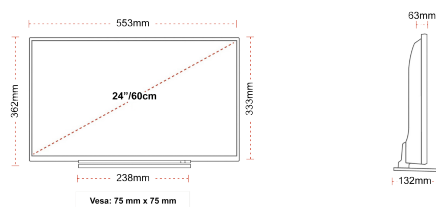

BACK

SIZE

DISPLAY

Screen Size (inch / cm)	24" / 60cm
Panel Type	Edge LED (ELED)
Resolution	HD Ready (1366 x 768)
Brightness	220

SOUND

Dolby Audio™	Yes
Audio Output Power (RMS)	2x2.5W
Speaker Type	Down Firing
Internal Subwoofer	No
DTS	No
Equalizer	5 band
Onkyo	No

MECHANICAL

Boxed dimensions (mm)	625 x 110 x 460
Dimensions with stand (mm)	553 x 132 x 362
Dimensions without Stand (mm)	553 x 63 x 333
Gross Weight (kg)	5,5
Net Weight (kg)	3,6
VESA (Wall mount) WxH	75mm x 75mm
Screw Size	M4