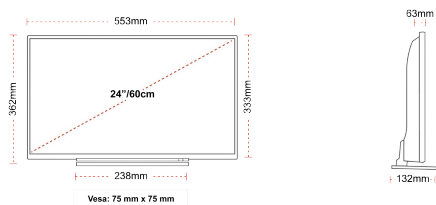

**HIGHLIGHTS**

- ⊗ Android TV
- ⊗ Google Assistant
- ⊗ Chromecast Built in
- ⊗ Google Play Store
- ⊗ 3x HDMI, 2x USB
- ⊗ Internal WLAN & Bluetooth

**CONNECTIONS**

**SIZE**

**DISPLAY**

|                         |                       |
|-------------------------|-----------------------|
| Screen Size (inch / cm) | 24" / 60cm            |
| Panel Type              | Edge LED (ELED)       |
| Resolution              | HD Ready (1366 x 768) |
| Brightness              | 220                   |

**MECHANICAL**

|                               |                 |
|-------------------------------|-----------------|
| Boxed dimensions (mm)         | 625 x 110 x 460 |
| Dimensions with stand (mm)    | 553 x 132 x 362 |
| Dimensions without Stand (mm) | 553 x 63 x 333  |
| Gross Weight (kg)             | 6               |
| Net Weight (kg)               | 4               |
| VESA (Wall mount) WxH         | 75mm x 75mm     |
| Screw Size                    | M4              |