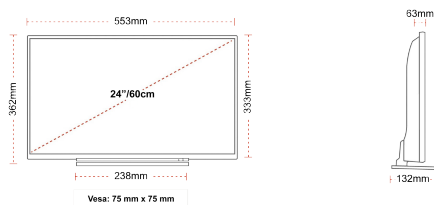

HIGHLIGHTS

- ⌕ HD Ready
- ⌕ 2x HDMI, 1x USB
- ⌕ Smart TV
- ⌕ Internal WLAN & Bluetooth
- ⌕ Alexa Built-in
- ⌕ Works With Google

CONNECTIONS

SIZE

DISPLAY

Screen Size (inch / cm)	24" / 60cm
Panel Type	Edge LED (ELED)
Resolution	HD Ready (1366 x 768)
Brightness	220

MECHANICAL

Boxed dimensions (mm)	625 x 110 x 460
Dimensions with stand (mm)	553 x 132 x 362
Dimensions without Stand (mm)	553 x 63 x 333
Gross Weight (kg)	5,5
Net Weight (kg)	3,6
VESA (Wall mount) WxH	75mm x 75mm
Screw Size	M4