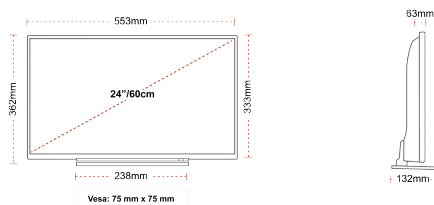

**HIGHLIGHTS**

- ⊕ HD Ready
- ⊕ 2x HDMI, 1x USB
- ⊕ Smart TV
- ⊕ Internal WLAN & Bluetooth
- ⊕ Alexa Built-in
- ⊕ Works With Google

**CONNECTIONS**

**SIZE**

**DISPLAY**

Screen Size (inch / cm)	24" / 60cm
Panel Type	Edge LED (ELED)
Resolution	HD Ready (1366 x 768)
Brightness	220

**MECHANICAL**

Boxed dimensions (mm)	625 x 110 x 460
Dimensions with stand (mm)	553 x 132 x 362
Dimensions without Stand (mm)	553 x 63 x 333
Gross Weight (kg)	5,5
Net Weight (kg)	3,6
VESA (Wall mount) WxH	75mm x 75mm
Screw Size	M4