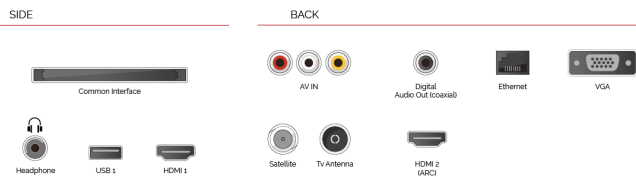

 | built-in

With the embedded microphone system on, your TV becomes an Alexa device itself. You can ask Alexa to change the channel, open apps, search for movies and shows, play music, and more

 **SECURE**
SMART TV

CONNECTIONS

SIZE

DISPLAY

Screen Size (inch / cm)	24" / 60cm
Panel Type	Edge LED (ELED)
Resolution	HD Ready (1366 x 768)
Brightness	220

SOUND

Dolby Audio™	Yes
Audio Output Power (RMS)	2x2.5W
Speaker Type	Down Firing
Internal Subwoofer	No
DTS	Yes
Equalizer	5 band
Onkyo	No