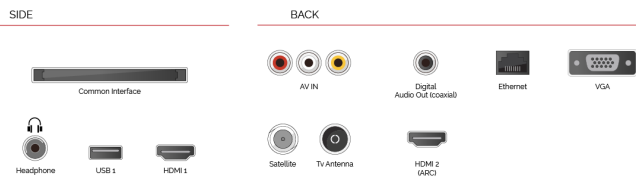

 | built-in

With the embedded microphone system on, your TV becomes an Alexa device itself. You can ask Alexa to change the channel, open apps, search for movies and shows, play music, and more

 SECURE  
SMART TV

**HIGHLIGHTS**

- ⊕ HD Ready
- ⊕ 2x HDMI, 1x USB
- ⊕ Smart TV
- ⊕ Internal WLAN & Bluetooth
- ⊕ Alexa Built-in
- ⊕ Works With Google

**CONNECTIONS**

**SIZE**

**DISPLAY**

Screen Size (inch / cm)	24" / 60cm
Panel Type	Edge LED (ELED)
Resolution	HD Ready (1366 x 768)
Brightness	220