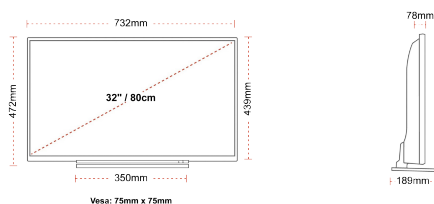

CONNECTIONS

SIZE

DISPLAY

Screen Size (inch / cm)	32" / 80cm
Panel Type	DLED
Resolution	FHD (1920 x 1080)
Brightness	250

SOUND

Dolby Audio™	Yes
Audio Output Power (RMS)	2x6W
Speaker Type	Down Firing
Internal Subwoofer	No
Sound Modes	Music, Movie, Speech, Classic, Flat, User
DTS	No
Equalizer	5 band
Onkyo	No

MECHANICAL

Boxed dimensions (mm)	795 x 128 x 530
Dimensions with stand (mm)	732 x 189 x 472
Dimensions without Stand (mm)	732 x 78 x 439
Gross Weight (kg)	7
Net Weight (kg)	5
VESA (Wall mount) WxH	75mm x 75mm
Screw Size	M4