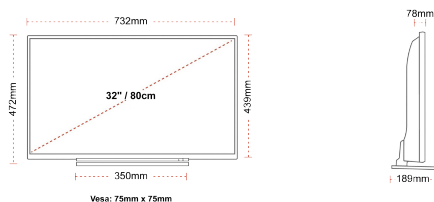

**SIZE**

**DISPLAY**

Screen Size (inch / cm)	32" / 80cm
Panel Type	DLED
Resolution	HD Ready (1366 x 768)
Brightness	250

**SOUND**

Dolby Audio™	Yes
Audio Output Power (RMS)	2x6W
Speaker Type	Down Firing
Internal Subwoofer	No
Sound Modes	Music, Movie, Speech, Classic, Flat, User
DTS	No
Equalizer	5 band
Onkyo	No

**MECHANICAL**

Boxed dimensions (mm)	795 x 128 x 530
Dimensions with stand (mm)	732 x 189 x 472
Dimensions without Stand (mm)	732 x 78 x 439
Gross Weight (kg)	7,0
Net Weight (kg)	5,0
VESA (Wall mount) WxH	75mm x 75mm
Screw Size	M4