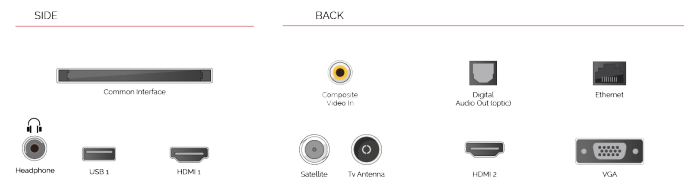

HDMI®

HIGH-DEFINITION MULTIMEDIA INTERFACE

Designed with HDMI™ port, Toshiba TVs make it easy for you to connect to multiple HD devices.

USB MEDIA PLAYER

When you connect a USB storage device to your Toshiba TV, you can playback your downloaded music tracks and movies on the big screen.

F

32kWh/1000

HIGHLIGHTS

- ⌕ HD (High Definition) Ready
- ⌕ 2x HDMI, 1x USB
- ⌕ Smart TV
- ⌕ Internal WLAN

CONNECTIONS

SIZE

DISPLAY

Screen Size (inch / cm)	32" / 80cm
Panel Type	Direct Back Light (DLED)
Resolution	HD Ready (1366 x 768)
Brightness	250