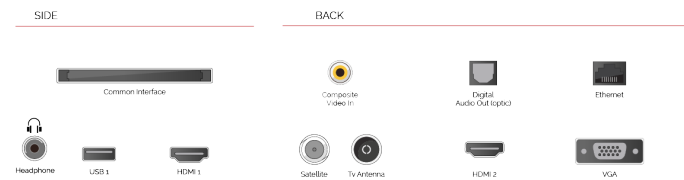

HDMI[®]
HIGH-DEFINITION MULTIMEDIA INTERFACE

Designed with HDMI™ port, Toshiba TVs make it easy for you to connect to multiple HD devices.

 **USB MEDIA PLAYER**

When you connect a USB storage device to your Toshiba TV, you can playback your downloaded music tracks and movies on the big screen.

F

32kWh/1000

HIGHLIGHTS

- ⌕ HD (High Definition) Ready
- ⌕ 2x HDMI, 1x USB
- ⌕ Smart TV
- ⌕ Internal WLAN

CONNECTIONS

SIZE

DISPLAY

Screen Size (inch / cm)	32" / 80cm
Panel Type	Direct Back Light (DLED)
Resolution	HD Ready (1366 x 768)
Brightness	250