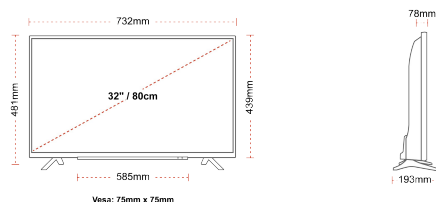

F

32kWh/1000

HIGHLIGHTS

- ⌕ HD (High Definition) Ready
- ⌕ 2x HDMI, 1x USB
- ⌕ Smart TV
- ⌕ Internal WLAN

CONNECTIONS

SIZE

DISPLAY

Screen Size (inch / cm)	32" / 80cm
Panel Type	Direct Back Light (DLED)
Resolution	HD Ready (1366 x 768)
Brightness	250

MECHANICAL

Boxed dimensions (mm)	795 x 128 x 530
Dimensions with stand (mm)	732 x 193 x 481
Dimensions without Stand (mm)	732 x 78 x 439
Gross Weight (kg)	7
Net Weight (kg)	4,7
VESA (Wall mount) WxH	75mm x 75mm
Screw Size	M4