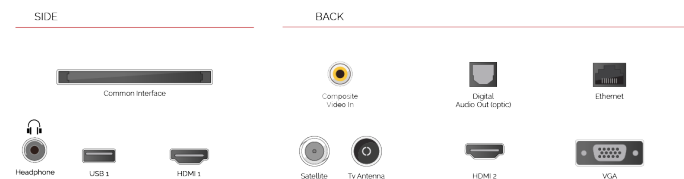

T R U
FLOW

Predicts the frame in between the frames to create smoother viewing in fast-paced scenes. Perfect for sport and movies.

F

45kWh/1000

G

HDR
 75kWh/1000

HIGHLIGHTS

- ⊕ 4K HDR UHD
- ⊕ TRU Picture Engine
- ⊕ Dolby Vision HDR
- ⊕ HDR10 & HLG
- ⊕ Internal WLAN
- ⊕ 2x HDMI, 1x USB

CONNECTIONS

SIZE

DISPLAY

Screen Size (inch / cm)	40" / 102cm
Panel Type	Direct Back Light (DLED)
Resolution	Ultra HD (3840 x 2160)
Brightness	270

SOUND

Dolby Audio™	Yes
Audio Output Power (RMS)	2x8W
Speaker Type	Down Firing
Internal Subwoofer	No
Sound Modes	Music, Movie, Speech, Classic, Flat, User
DTS	Yes
Equalizer	5 band
Onkyo	No