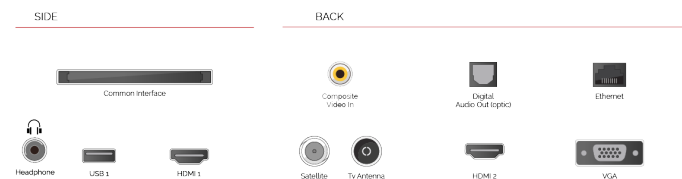

T R U
FLOW

Predicts the frame in between the frames to create smoother viewing in fast-paced scenes. Perfect for sport and movies.

F

45kWh/1000

G

HDR
 75kWh/1000

HIGHLIGHTS

- ⌚ 4K HDR UHD
- ⌚ TRU Picture Engine
- ⌚ Dolby Vision HDR
- ⌚ HDR10 & HLG
- ⌚ Internal WLAN
- ⌚ 2x HDMI, 1x USB

CONNECTIONS

SIZE

DISPLAY

Screen Size (inch / cm)	40" / 102cm
Panel Type	Direct Back Light (DLED)
Resolution	Ultra HD (3840 x 2160)
Brightness	270

SOUND

Dolby Audio™	Yes
Audio Output Power (RMS)	2x8W
Speaker Type	Down Firing
Internal Subwoofer	No
Sound Modes	Music, Movie, Speech, Classic, Flat, User
DTS	Yes
Equalizer	5 band
Onkyo	No