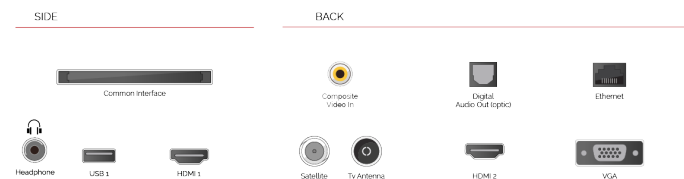

## HIGHLIGHTS

- ⌚ 4K HDR UHD
- ⌚ TRU Picture Engine
- ⌚ Dolby Vision HDR
- ⌚ HDR10 & HLG
- ⌚ Internal WLAN
- ⌚ 2x HDMI, 1x USB

## CONNECTIONS