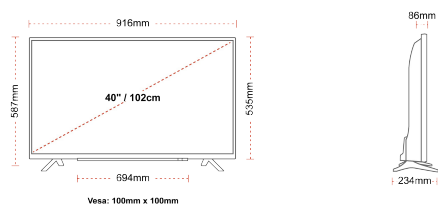

CONNECTIONS

SIZE

DISPLAY

Screen Size (inch / cm)	40" / 102cm
Panel Type	Direct Back Light (DLED)
Resolution	Ultra HD (3840 x 2160)
Brightness	270

SOUND

Dolby Audio™	Yes
Audio Output Power (RMS)	2x8W
Speaker Type	Down Firing
Internal Subwoofer	No
Sound Modes	Music, Movie, Speech, Classic, Flat, User
DTS	Yes
Equalizer	5 band
Onkyo	No

MECHANICAL

Boxed dimensions (mm)	995 x 154 x 662
Dimensions with stand (mm)	916 x 234 x 587
Dimensions without Stand (mm)	916 x 86 x 535
Gross Weight (kg)	10
Net Weight (kg)	7
VESA (Wall mount) WxH	100mm x 100mm
Screw Size	M4