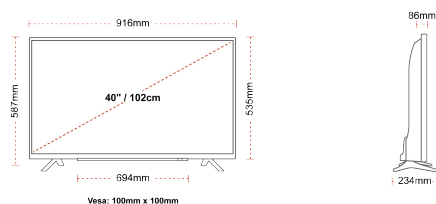

CONNECTIONS

SIZE

DISPLAY

Screen Size (inch / cm)	40" / 102cm
Panel Type	Direct Back Light (DLED)
Resolution	Ultra HD (3840 x 2160)
Brightness	270

SOUND

Dolby Audio™	Yes
Audio Output Power (RMS)	2x8W
Speaker Type	Down Firing
Internal Subwoofer	No
Sound Modes	Music, Movie, Speech, Classic, Flat, User
DTS	Yes
Equalizer	5 band
Onkyo	No

MECHANICAL

Boxed dimensions (mm)	995 x 154 x 662
Dimensions with stand (mm)	916 x 234 x 587
Dimensions without Stand (mm)	916 x 86 x 535
Gross Weight (kg)	10
Net Weight (kg)	7
VESA (Wall mount) WxH	100mm x 100mm
Screw Size	M4