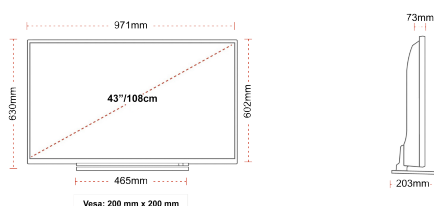

HIGHLIGHTS

- ⌵ Ultra HD (4K)
- ⌵ 3x HDMI™, 2x USB
- ⌵ Dolby Vision™ HDR
- ⌵ Sound by Onkyo
- ⌵ Front Firing Speaker
- ⌵ HDR10 & HLG (Hybrid Log Gamma)

CONNECTIONS

SIZE

DISPLAY

Screen Size (inch / cm)	43" / 109cm
Panel Type	D-LED
Resolution	UHD (3840 x 2160)
Brightness	350