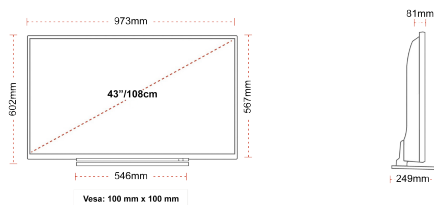

G
54kWh/1000

G
HDR
54kWh/1000

HIGHLIGHTS

- ⌵ Android TV
- ⌵ Google Assistant
- ⌵ Chromecast Built in
- ⌵ 4K UHD HDR
- ⌵ Dolby Vision HDR
- ⌵ Google Play Store

CONNECTIONS

SIZE

DISPLAY

| | |
|-------------------------|------------------------|
| Screen Size (inch / cm) | 43" / 108cm |
| Panel Type | DLED |
| Resolution | Ultra HD (3840 x 2160) |
| Brightness | 350 |

MECHANICAL

| | |
|-------------------------------|------------------|
| Boxed dimensions (mm) | 1085 x 154 x 710 |
| Dimensions with stand (mm) | 973 x 249 x 599 |
| Dimensions without Stand (mm) | 973 x 81 x 567 |
| Gross Weight (kg) | 14 |
| Net Weight (kg) | 10 |
| VESA (Wall mount) WxH | 100mm x 100mm |
| Screw Size | M4 |