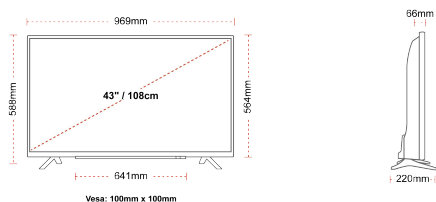

CONNECTIONS

SIZE

DISPLAY

Screen Size (inch / cm)	43" / 108cm
Panel Type	DLED
Resolution	Ultra HD (3840 x 2160)
Brightness	320

SOUND

Dolby Audio™	Yes
Audio Output Power (RMS)	2x10W
Speaker Type	Down Firing
Internal Subwoofer	No
Sound Modes	Music, Movie, Speech, Classic, Flat, User
DTS	Yes
Equalizer	5 band
Onkyo	Sound by Onkyo

MECHANICAL

Boxed dimensions (mm)	1085 x 154 x 710
Dimensions with stand (mm)	969 x 220 x 588
Dimensions without Stand (mm)	969 x 66 x 564
Gross Weight (kg)	11,0
Net Weight (kg)	8,0
VESA (Wall mount) WxH	100mm x 100mm
Screw Size	M4