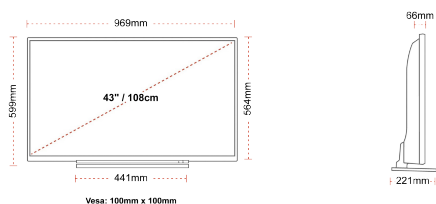

G
54kWh/1000

G
HDR
54kWh/1000

HIGHLIGHTS

- ⌕ Android TV
- ⌕ Google Assistant
- ⌕ Chromecast Built in
- ⌕ 4K UHD HDR
- ⌕ Dolby Vision HDR
- ⌕ Google Play Store

CONNECTIONS

SIZE

DISPLAY

Screen Size (inch / cm)	43" / 108cm
Panel Type	DLED
Resolution	Ultra HD (3840 x 2160)
Brightness	320

MECHANICAL

Boxed dimensions (mm)	1085 x 154 x 710
Dimensions with stand (mm)	969 x 221 x 599
Dimensions without Stand (mm)	969 x 66 x 564
Gross Weight (kg)	15,0
Net Weight (kg)	11,0
VESA (Wall mount) WxH	100mm x 100mm
Screw Size	M4