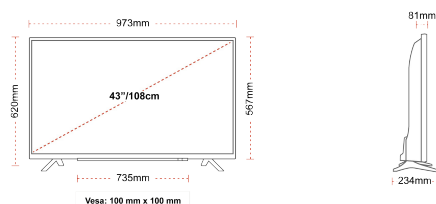

DISPLAY

Screen Size (inch / cm)	43" / 108cm
Panel Type	Direct Back Light (DLED)
Resolution	FHD (1920 x 1080)
Brightness	300

SOUND

Dolby Audio™	Yes
Audio Output Power (RMS)	2x8W
Speaker Type	Down Firing
Internal Subwoofer	No
Sound Modes	Music, Movie, Speech, Classic, Flat, User
DTS	No
Equalizer	5 band
Onkyo	No

ACCESSORIES

Remote Control	Yes
Remote Control Battery	Yes
Quick Start Guide	Yes
Small Remote Control	No

VIDEO

Wide Color Gamut	No
HDRv	Yes
Picture Modes	Dynamic, Game, Sports, Cinema, Natural, User
Dolby Vision HDR	No
TRU Flow	No
TRU Resolution	No
TRU Micro Dimming	No

TUNER / BROADCASTING

HEVC (H.265) Decoder	Yes
Tuner Type	HD DVB-T2/C/S2
UHD from Satellite	No
Dual Tuner	No
Electronic Program Guide (EPG)	Yes
Auto Search	Yes
Program Storage Capacity (Analog)	200
Program Storage Capacity (Digital S/S2)	10000
Program Storage Capacity (Digital T/T2/C)	1000+1000

CONNECTIONS

CI+	Yes
HDMI™	3 HDMI
USB	2 USB
Component (YPbPr) in	via VGA
Composite Video/Audio in	Yes
Scart	No
Ethernet	Yes
Headphone Out	Yes
Antenna Input	Yes
VGA (PC in - D-Sub15)	Yes

SMART TV FEATURES

HBBTV ver 2.0.2	Yes
Smart Portal	Android TV
Toshiba TV Smart Center	No
Web Browser	No
Netflix	Yes
YouTube™	Yes
Freeview Play	Internal
Bluetooth	Yes
Screen Mirroring	Chromecast
Prime Video	Yes
Google Assistant	Google Assistant
Amazon Alexa	No

MECHANICAL

Boxed dimensions (mm)	1085 x 154 x 710
Dimensions with stand (mm)	973 x 234 x 620
Dimensions without Stand (mm)	973 x 81 x 567
Gross Weight (kg)	11
Net Weight (kg)	8
VESA (Wall mount) WxH	100mm x 100mm
Screw Size	M4

POWER / ENERGY

Stand-By Energy Consumption (Average)	<0.5W
Working Voltage - Frequency	220-240V AC
12V TV (Mobile TV)	No