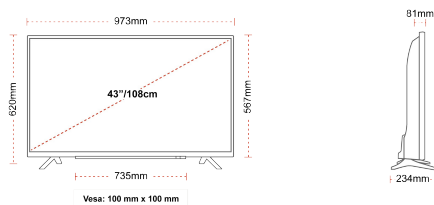

- ⌕ Android TV
- ⌕ Google Assistant
- ⌕ Chromecast Built in
- ⌕ 4K UHD HDR
- ⌕ Dolby Vision HDR
- ⌕ Google Play Store

CONNECTIONS

SIZE

DISPLAY

Screen Size (inch / cm)	43" / 108cm
Panel Type	DLED
Resolution	Ultra HD (3840 x 2160)
Brightness	350

MECHANICAL

Boxed dimensions (mm)	1085 x 154 x 710
Dimensions with stand (mm)	973 x 234 x 620
Dimensions without Stand (mm)	973 x 81 x 567
Gross Weight (kg)	11
Net Weight (kg)	8
VESA (Wall mount) WxH	100mm x 100mm
Screw Size	M4