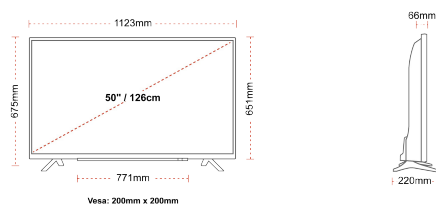

DISPLAY

Screen Size (inch / cm)	50" / 126cm
Panel Type	DLED
Resolution	Ultra HD (3840 x 2160)
Brightness	320

SOUND

Dolby Audio™	Yes
Audio Output Power (RMS)	2x10W
Speaker Type	Down Firing
Internal Subwoofer	No
Sound Modes	Music, Movie, Speech, Classic, Flat, User
DTS	Yes
Equalizer	5 band
Onkyo	Sound by Onkyo

ACCESSORIES

Remote Control	Yes
Remote Control Battery	Yes
Quick Start Guide	Yes
Small Remote Control	No
RC Bluetooth Support	Yes

VIDEO

Wide Color Gamut	No
HDRv	Yes
Dolby Vision HDR	Yes
TRU Flow	No
TRU Resolution	Yes
TRU Micro Dimming	Yes

TUNER / BROADCASTING

HEVC (H.265) Decoder	Yes
Tuner Type	HD DVB-T2/C/S2
UHD from Satellite	Yes
Dual Tuner	No
Electronic Program Guide (EPG)	Yes
Auto Search	Yes
Program Storage Capacity (Analog)	200
Program Storage Capacity (Digital S/S2)	10000
Program Storage Capacity (Digital T/T2/C)	1000

CONNECTIONS

CI+	Yes
HDMI™	4 HDMI
USB	2 USB
Component (YPbPr) in	via VGA
Composite Video/Audio in	Yes
Scart	No
Ethernet	Yes
Headphone Out	Yes
Antenna Input	Yes
VGA (PC in - D-Sub15)	Yes

SMART TV FEATURES

HBBTV ver 2.0.2	Yes
Audio-Video Sharing (AVS)	No
Smart Portal	Android TV
Toshiba TV Smart Center	No
Web Browser	No
Netflix	Yes
YouTube™	Yes
Bluetooth	Yes
Screen Mirroring	Chromecast
Prime Video	Yes
Google Assistant	Google Assistant
Amazon Alexa	No

MECHANICAL

Boxed dimensions (mm)	1215 x 154 x 780
Dimensions with stand (mm)	1123 x 220 x 675
Dimensions without Stand (mm)	1123 x 66 x 651
Gross Weight (kg)	15,5
Net Weight (kg)	11,5
VESA (Wall mount) WxH	200mm x 200mm
Screw Size	M6

POWER / ENERGY

Stand-By Energy Consumption (Average)	<0.5W
Working Voltage - Frequency	220-240V AC
12V TV (Mobile TV)	No