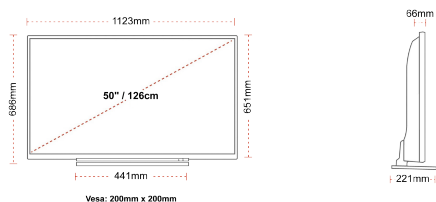

G
71kWh/1000

G
HDR
71kWh/1000

HIGHLIGHTS

- ⌕ Android TV
- ⌕ Google Assistant
- ⌕ Chromecast Built in
- ⌕ 4K UHD HDR
- ⌕ Dolby Vision HDR
- ⌕ Google Play Store

CONNECTIONS

SIZE

DISPLAY

Screen Size (inch / cm)	50" / 126cm
Panel Type	DLED
Resolution	Ultra HD (3840 x 2160)
Brightness	320

MECHANICAL

Boxed dimensions (mm)	1215 x 154 x 780
Dimensions with stand (mm)	1123 x 221 x 686
Dimensions without Stand (mm)	1123 x 66 x 651
Gross Weight (kg)	18,5
Net Weight (kg)	14,5
VESA (Wall mount) WxH	200mm x 200mm
Screw Size	M6