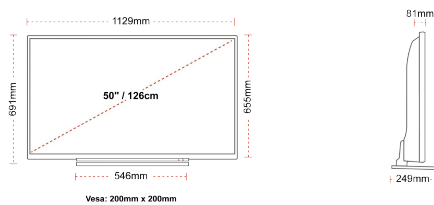

## SIZE

## DISPLAY

Screen Size (inch / cm)	50" / 126cm
Panel Type	DLED
Resolution	Ultra HD (3840 x 2160)
Brightness	350

## MECHANICAL

Boxed dimensions (mm)	1215 x 154 x 780
Dimensions with stand (mm)	1129 x 249 x 691
Dimensions without Stand (mm)	1129 x 81 x 655
Gross Weight (kg)	17
Net Weight (kg)	13
VESA (Wall mount) WxH	200mm x 200mm
Screw Size	M6