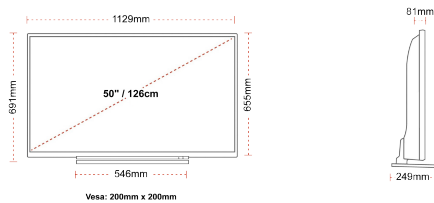

DISPLAY

Screen Size (inch / cm)	50" / 126cm
Panel Type	DLED
Resolution	Ultra HD (3840 x 2160)
Brightness	350

SOUND

Dolby Audio™	Yes
Audio Output Power (RMS)	2x10W
Speaker Type	Down Firing
Internal Subwoofer	No
Sound Modes	Music, Movie, Speech, Classic, Flat, User
DTS	DTS HD + DTS TruSurround
Equalizer	5 band
Onkyo	Sound by Onkyo

MECHANICAL

Boxed dimensions (mm)	1215 x 154 x 780
Dimensions with stand (mm)	1129 x 249 x 691
Dimensions without Stand (mm)	1129 x 81 x 655
Gross Weight (kg)	17
Net Weight (kg)	13
VESA (Wall mount) WxH	200mm x 200mm
Screw Size	M6