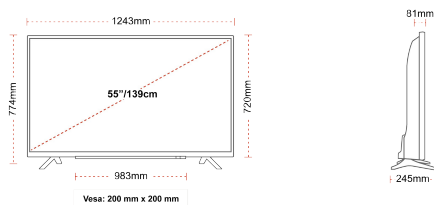

**HIGHLIGHTS**

- ⌵ Android TV
- ⌵ Google Assistant
- ⌵ Chromecast Built in
- ⌵ 4K UHD HDR
- ⌵ Dolby Vision HDR
- ⌵ Google Play Store

**CONNECTIONS**

**SIZE**

**DISPLAY**

Screen Size (inch / cm)	55" / 139cm
Panel Type	DLED
Resolution	Ultra HD (3840 x 2160)
Brightness	350

**MECHANICAL**

Boxed dimensions (mm)	1369 x 154 x 860
Dimensions with stand (mm)	1243 x 245 x 765
Dimensions without Stand (mm)	1243 x 81 x 719
Gross Weight (kg)	19
Net Weight (kg)	14
VESA (Wall mount) WxH	200mm x 200mm
Screw Size	M6