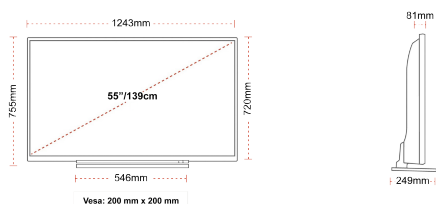

**DISPLAY**

Screen Size (inch / cm)	55" / 139cm
Panel Type	DLED
Resolution	Ultra HD (3840 x 2160)
Brightness	350

**SOUND**

Dolby Audio™	Yes
Audio Output Power (RMS)	2x10W
Speaker Type	Down Firing
Internal Subwoofer	No
Sound Modes	Music, Movie, Speech, Classic, Flat, User
DTS	Yes
Equalizer	Yes
Onkyo	Sound by Onkyo

**MECHANICAL**

Boxed dimensions (mm)	1369 x 154 x 860
Dimensions with stand (mm)	1243 x 249 x 754
Dimensions without Stand (mm)	1243 x 81 x 719
Gross Weight (kg)	21
Net Weight (kg)	16
VESA (Wall mount) WxH	200mm x 200mm
Screw Size	M6