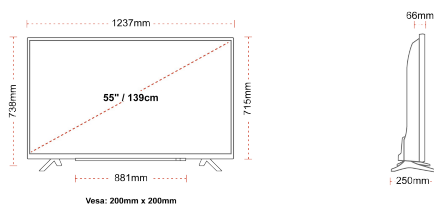

## SIZE

## DISPLAY

Screen Size (inch / cm)	55" / 139cm
Panel Type	DLED
Resolution	Ultra HD (3840 x 2160)
Brightness	350

## MECHANICAL

Boxed dimensions (mm)	1369 x 154 x 860
Dimensions with stand (mm)	1237 x 250 x 738
Dimensions without Stand (mm)	1237 x 66 x 715
Gross Weight (kg)	19,5
Net Weight (kg)	14,5
VESA (Wall mount) WxH	200mm x 200mm
Screw Size	M6