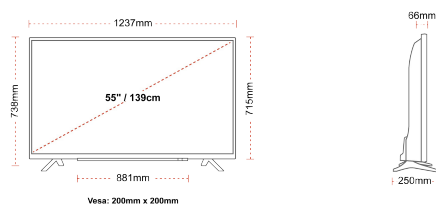

CONNECTIONS

SIZE

DISPLAY

| | |
|-------------------------|------------------------|
| Screen Size (inch / cm) | 55" / 139cm |
| Panel Type | DLED |
| Resolution | Ultra HD (3840 x 2160) |
| Brightness | 350 |

MECHANICAL

| | |
|-------------------------------|------------------|
| Boxed dimensions (mm) | 1369 x 154 x 860 |
| Dimensions with stand (mm) | 1237 x 250 x 738 |
| Dimensions without Stand (mm) | 1237 x 66 x 715 |
| Gross Weight (kg) | 19,5 |
| Net Weight (kg) | 14,5 |
| VESA (Wall mount) WxH | 200mm x 200mm |
| Screw Size | M6 |