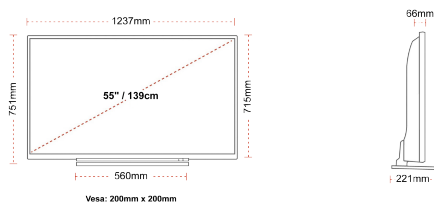

DISPLAY

Screen Size (inch / cm)	55" / 139cm
Panel Type	DLED
Resolution	Ultra HD (3840 x 2160)
Brightness	320

SOUND

Dolby Audio™	Yes
Audio Output Power (RMS)	2x10W
Speaker Type	Down Firing
Internal Subwoofer	No
Sound Modes	Music, Movie, Speech, Classic, Flat, User
DTS	Yes
Equalizer	5 band
Onkyo	Sound by Onkyo

ACCESSORIES

Remote Control	Yes
Remote Control Battery	Yes
Quick Start Guide	Yes
Small Remote Control	No
RC Bluetooth Support	Yes

VIDEO

Wide Color Gamut	No
HDRv	Yes
Dolby Vision HDR	Yes
TRU Flow	No
TRU Resolution	Yes
TRU Micro Dimming	Yes

TUNER / BROADCASTING

HEVC (H.265) Decoder	Yes
Tuner Type	HD DVB-T2/C/S2
UHD from Satellite	Yes
Dual Tuner	No
Electronic Program Guide (EPG)	Yes
Auto Search	Yes
Program Storage Capacity (Analog)	200
Program Storage Capacity (Digital S/S2)	10000
Program Storage Capacity (Digital T/T2/C)	1000+1000

CONNECTIONS

CI+	Yes
HDMI™	4 HDMI
USB	2 USB
Component (YPbPr) in	via VGA
Composite Video/Audio in	Yes
Scart	No
Ethernet	Yes
Headphone Out	Yes
Antenna Input	Yes
VGA (PC in - D-Sub15)	Yes

SMART TV FEATURES

HBBTV ver 2.0.2	Yes
Audio-Video Sharing (AVS)	No
Smart Portal	Android TV
Toshiba TV Smart Center	No
Web Browser	No
Netflix	Yes
YouTube™	Yes
Bluetooth	Yes
Screen Mirroring	Chromecast
Prime Video	Yes
Google Assistant	Google Assistant
Amazon Alexa	No

MECHANICAL

Boxed dimensions (mm)	1369 x 154 x 860
Dimensions with stand (mm)	1237 x 221 x 751
Dimensions without Stand (mm)	1237 x 66 x 715
Gross Weight (kg)	23,5
Net Weight (kg)	18,5
VESA (Wall mount) WxH	200mm x 200mm

POWER / ENERGY

Stand-By Energy Consumption (Average)	<0.5W
Working Voltage - Frequency	220-240V AC
12V TV (Mobile TV)	No