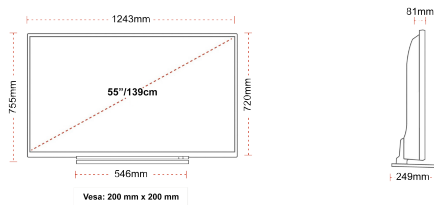

## SIZE

## DISPLAY

Screen Size (inch / cm)	55" / 139cm
Panel Type	DLED
Resolution	Ultra HD (3840 x 2160)
Brightness	350

## MECHANICAL

Boxed dimensions (mm)	1369 x 154 x 860
Dimensions with stand (mm)	1243 x 249 x 754
Dimensions without Stand (mm)	1243 x 81 x 719
Gross Weight (kg)	21
Net Weight (kg)	16
VESA (Wall mount) WxH	200mm x 200mm
Screw Size	M6