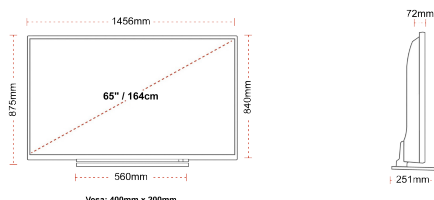

**G**  
109kWh/1000

**G**  
**HDR**  
109kWh/1000

**HIGHLIGHTS**

- ⌕ Android TV
- ⌕ Chromecast Built in
- ⌕ 4K UHD HDR
- ⌕ Dolby Vision HDR
- ⌕ Google Play Store

**CONNECTIONS**

**SIZE**

**DISPLAY**

Screen Size (inch / cm)	65" / 164cm
Panel Type	DLED
Resolution	Ultra HD (3840 x 2160)
Brightness	320

**MECHANICAL**

Boxed dimensions (mm)	1607 x 152 x 984
Dimensions with stand (mm)	1456 x 251 x 875
Dimensions without Stand (mm)	1456 x 72 x 840
Gross Weight (kg)	32,00
Net Weight (kg)	24,50
VESA (Wall mount) WxH	400mm x 200mm
Screw Size	M6