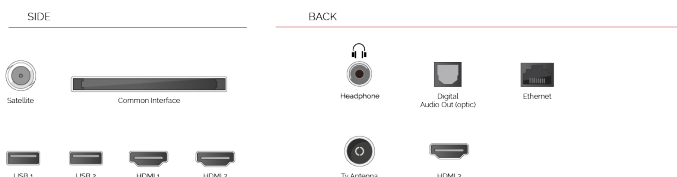

CONNECTIONS

SIZE