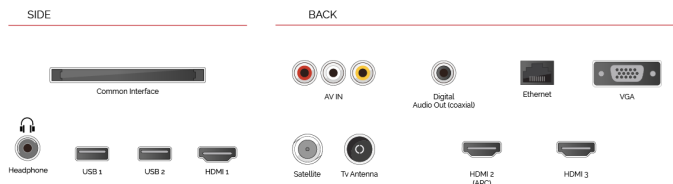

- ⊗ Android TV
- ⊗ Google Assistant
- ⊗ Chromecast Built in
- ⊗ Google Play Store
- ⊗ 3x HDMI, 2x USB
- ⊗ Internal WLAN & Bluetooth

CONNECTIONS

SIZE

DISPLAY

Screen Size (inch / cm)	24" / 60cm
Panel Type	Edge LED (ELED)
Resolution	HD Ready (1366 x 768)
Brightness	220