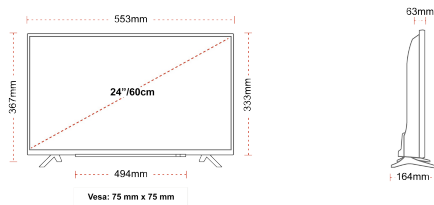

- ⊗ Android TV
- ⊗ Google Assistant
- ⊗ Chromecast Built in
- ⊗ Google Play Store
- ⊗ 3x HDMI, 2x USB
- ⊗ Internal WLAN & Bluetooth

CONNECTIONS

SIZE

DISPLAY

Screen Size (inch / cm)	24" / 60cm
Panel Type	Edge LED (ELED)
Resolution	HD Ready (1366 x 768)
Brightness	220

MECHANICAL

Boxed dimensions (mm)	625 x 110 x 460
Dimensions with stand (mm)	553 x 164 x 367
Dimensions without Stand (mm)	553 x 63 x 333
Gross Weight (kg)	6
Net Weight (kg)	3
VESA (Wall mount) WxH	75mm x 75mm
Screw Size	M4