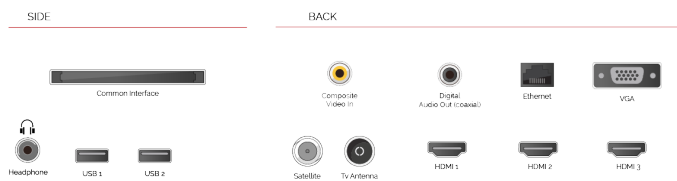

SIZE

DISPLAY

Screen Size (inch / cm)	24" / 60cm
Panel Type	Edge LED (ELED)
Resolution	HD Ready (1366 x 768)
Brightness	220

SOUND

Dolby Audio™	Yes
Audio Output Power (RMS)	2x2.5W
Speaker Type	Down Firing
Internal Subwoofer	No
Sound Modes	Music, Movie, Speech, Classic, Flat, User
DTS	No
Equalizer	5 band
Onkyo	No