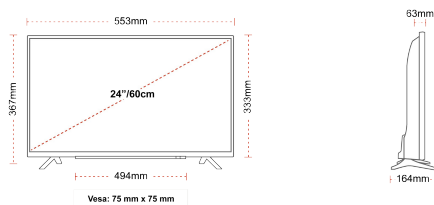

SIZE

DISPLAY

Screen Size (inch / cm)	24" / 60cm
Panel Type	Edge LED (ELED)
Resolution	HD Ready (1366 x 768)
Brightness	220

SOUND

Dolby Audio™	Yes
Audio Output Power (RMS)	2x2.5W
Speaker Type	Down Firing
Internal Subwoofer	No
Sound Modes	Music, Movie, Speech, Classic, Flat, User
DTS	No
Equalizer	5 band
Onkyo	No

MECHANICAL

Boxed dimensions (mm)	625 x 110 x 460
Dimensions with stand (mm)	553 x 164 x 367
Dimensions without Stand (mm)	553 x 63 x 333
Gross Weight (kg)	6
Net Weight (kg)	3
VESA (Wall mount) WxH	75mm x 75mm
Screw Size	M4