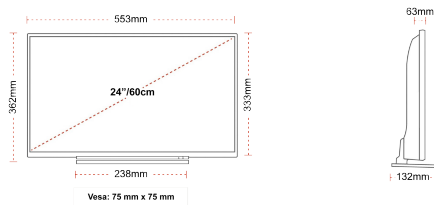

BACK

SIZE

DISPLAY

Screen Size (inch / cm)	24" / 60cm
Panel Type	Edge LED (ELED)
Resolution	HD Ready (1366 x 768)
Brightness	220

SOUND

Dolby Audio™	Yes
Audio Output Power (RMS)	2x2.5W
Speaker Type	Down Firing
Internal Subwoofer	No
DTS	Yes
Equalizer	5 band
Onkyo	No

MECHANICAL

Boxed dimensions (mm)	625 x 110 x 460
Dimensions with stand (mm)	553 x 132 x 362
Dimensions without Stand (mm)	553 x 63 x 333
Gross Weight (kg)	5,5
Net Weight (kg)	3,6
VESA (Wall mount) WxH	75mm x 75mm
Screw Size	M4