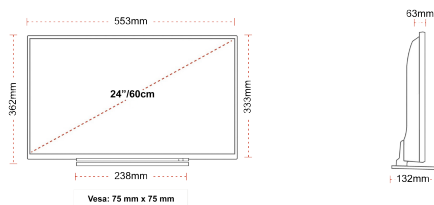

HIGHLIGHTS

- ⊗ HD Ready
- ⊗ 2x HDMI, 1x USB
- ⊗ Smart TV
- ⊗ Internal WLAN & Bluetooth
- ⊗ Alexa Built-in
- ⊗ Works With Google

CONNECTIONS

SIDE

BACK

SIZE

DISPLAY

Screen Size (inch / cm)	24" / 60cm
Panel Type	Edge LED (ELED)
Resolution	HD Ready (1366 x 768)
Brightness	220

MECHANICAL

Boxed dimensions (mm)	625 x 110 x 460
Dimensions with stand (mm)	553 x 132 x 362
Dimensions without Stand (mm)	553 x 63 x 333
Gross Weight (kg)	5,5
Net Weight (kg)	3,6
VESA (Wall mount) WxH	75mm x 75mm
Screw Size	M4M4