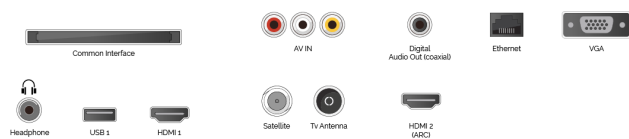

HDR 10

Bringing you more ways to access HDR content, our TVs support the standard HDR video format, HDR10.

E

16kWh/1000

G

HDR
 28kWh/1000

HIGHLIGHTS

- ⌵ HD Ready
- ⌵ HD+ OpApp
- ⌵ Smart TV
- ⌵ Internal WLAN & Bluetooth
- ⌵ Alexa Built-in
- ⌵ Works With Google

CONNECTIONS

SIDE

BACK

DISPLAY

Screen Size (inch / cm)	24" / 60cm
Panel Type	Edge LED (ELED)
Resolution	HD Ready (1366 x 768)
Brightness	220

SOUND

Dolby Audio™	Yes
Audio Output Power (RMS)	2x2.5W
Speaker Type	Down Firing
Internal Subwoofer	No
DTS	Yes
Equalizer	5 band
Onkyo	No

ACCESSORIES

Remote Control	Yes
Remote Control Battery	(AAA) x 2 Alkaline
Quick Start Guide	Yes
Small Remote Control	No

FEATURES

HDMI™ ARC	Through HDMI2
USB Recording (PVR Ready)	No
Channel List USB Cloning	Yes
Teletext	Yes
HDMI™ CEC	Yes
Basic Hotel Mode	Passive- Basic Hotel Mode
Media Player	Yes
MHL via HDMI™ (Mobile HD Link)	Yes
Child Lock	Yes
NTSC Playback	Yes