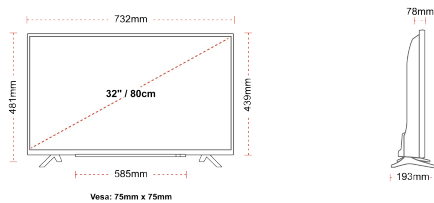

## SIZE

## DISPLAY

Screen Size (inch / cm)	32" / 80cm
Panel Type	Direct Back Light (DLED)
Resolution	FHD (1920 x 1080)
Brightness	250

## MECHANICAL

Boxed dimensions (mm)	795 x 128 x 530
Dimensions with stand (mm)	732 x 193 x 481
Dimensions without Stand (mm)	732 x 78 x 439
Gross Weight (kg)	7
Net Weight (kg)	4,7
VESA (Wall mount) WxH	75mm x 75mm
Screw Size	M4