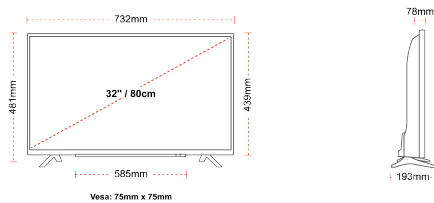

CONNECTIONS

SIZE

DISPLAY

Screen Size (inch / cm)	32" / 80cm
Panel Type	Direct Back Light (DLED)
Resolution	FHD (1920 x 1080)
Brightness	250

SOUND

Dolby Audio™	Yes
Audio Output Power (RMS)	2x6W
Speaker Type	Down Firing
Internal Subwoofer	No
Sound Modes	Music, Movie, Speech, Classic, Flat, User
DTS	No
Equalizer	5 band
Onkyo	No

MECHANICAL

Boxed dimensions (mm)	795 x 128 x 530
Dimensions with stand (mm)	732 x 193 x 481
Dimensions without Stand (mm)	732 x 78 x 439
Gross Weight (kg)	7
Net Weight (kg)	4,7
VESA (Wall mount) WxH	75mm x 75mm
Screw Size	M4