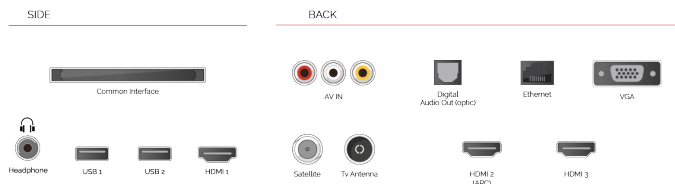

CONNECTIONS

SIZE

DISPLAY

Screen Size (inch / cm)	32" / 80cm
Panel Type	Direct Back Light (DLED)
Resolution	FHD (1920 x 1080)
Brightness	250

SOUND

Dolby Audio™	Yes
Audio Output Power (RMS)	2x6W
Speaker Type	Down Firing
Internal Subwoofer	No
Sound Modes	Music, Movie, Speech, Classic, Flat, User
DTS	No
Equalizer	5 band
Onkyo	No