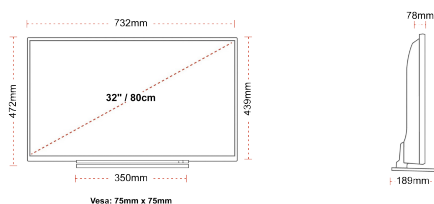

## SIZE

## DISPLAY

Screen Size (inch / cm)	32" / 80cm
Panel Type	Direct Back Light (DLED)
Resolution	FHD (1920 x 1080)
Brightness	250

## MECHANICAL

Boxed dimensions (mm)	795 x 128 x 530
Dimensions with stand (mm)	732 x 189 x 472
Dimensions without Stand (mm)	732 x 78 x 439
Gross Weight (kg)	7
Net Weight (kg)	5
VESA (Wall mount) WxH	75mm x 75mm
Screw Size	M4M4