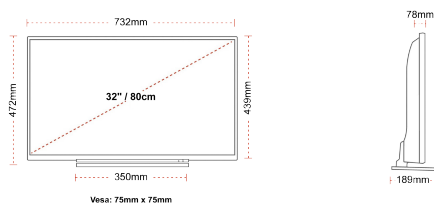

F

32kWh/1000

F

32kWh/1000

CONNECTIONS

SIZE

DISPLAY

Screen Size (inch / cm)	32" / 80cm
Panel Type	Direct Back Light (DLED)
Resolution	FHD (1920 x 1080)
Brightness	250

MECHANICAL

Boxed dimensions (mm)	795 x 128 x 530
Dimensions with stand (mm)	732 x 189 x 472
Dimensions without Stand (mm)	732 x 78 x 439
Gross Weight (kg)	7
Net Weight (kg)	5
VESA (Wall mount) WxH	75mm x 75mm
Screw Size	M4M4