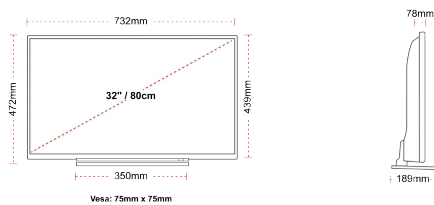

## SIZE

## DISPLAY

Screen Size (inch / cm)	32" / 80cm
Panel Type	Direct Back Light (DLED)
Resolution	FHD (1920 x 1080)
Brightness	250

## MECHANICAL

Boxed dimensions (mm)	795 X 128 X 530
Dimensions with stand (mm)	732 x 189 x 472
Dimensions without Stand (mm)	732 x 78 x 439
Gross Weight (kg)	7
Net Weight (kg)	5
VESA (Wall mount) WxH	75mm x 75mm
Screw Size	M4