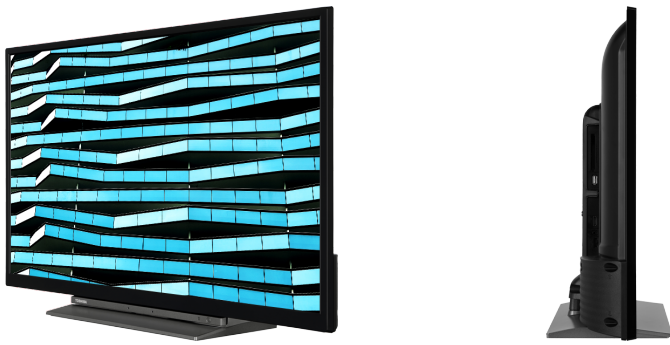

E

26kWh/1000

G

HDR
45kWh/1000

HIGHLIGHTS

- ⊗ Full HD
- ⊗ 3x HDMI, 1x USB
- ⊗ Smart TV
- ⊗ Alexa Built-in
- ⊗ Works With Google
- ⊗ HD+ OpApp