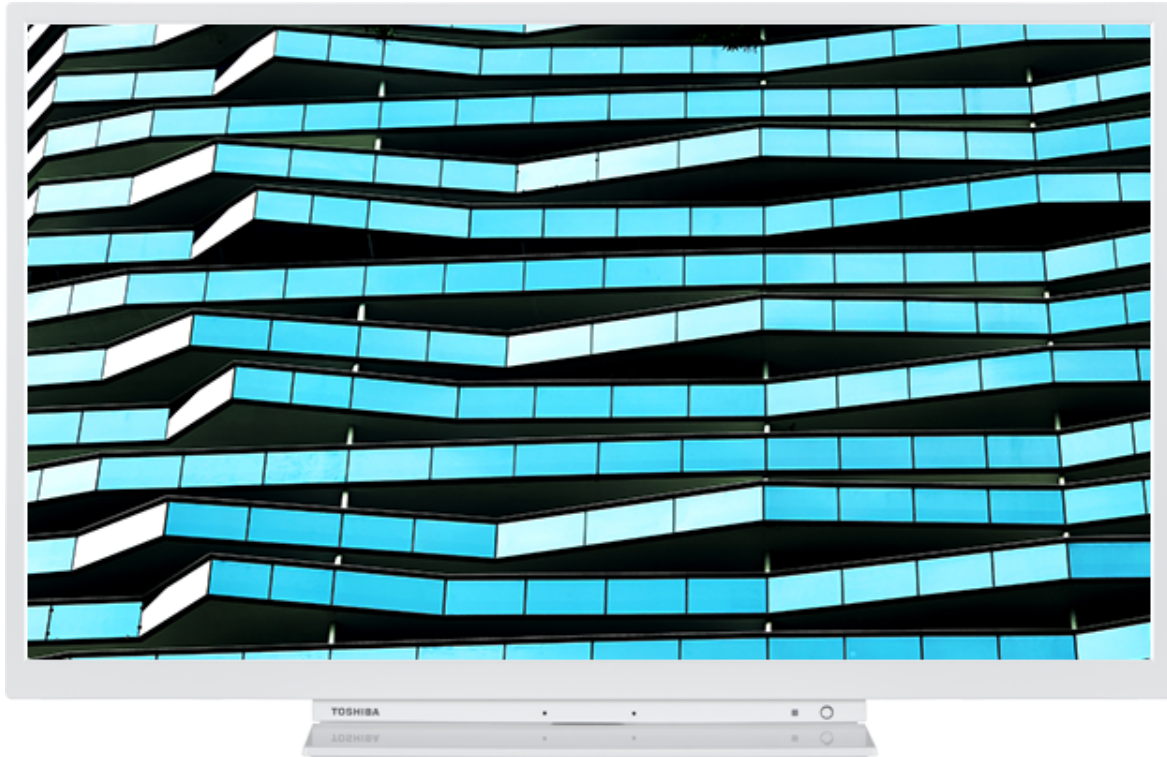

TOSHIBA

LK3C Series

32LK3C64DAW

EAN: 4024862130060

alexapoweredbyamazon | built-in

SECURE
SMART TV

NETFLIX

prime video

SCREEN SHARE

HDR 10

dts HD

Dolby Audio

1080p FULL HD

Discover picture perfect on-screen imagery with a Toshiba Full HD TV. With a 1080p screen resolution, you can enjoy pinpoint sharp clarity as well as incredible image detail and vibrancy of colour.

DISPLAY

Screen Size (inch / cm)	32" / 80cm
Panel Type	Direct Back Light (DLED)
Resolution	FHD (1920 x 1080)
Brightness	250

SOUND

Dolby Audio™	Yes
Audio Output Power (RMS)	2x6W
Speaker Type	Down Firing
Internal Subwoofer	No
DTS	Yes
Equalizer	5 band
Onkyo	No